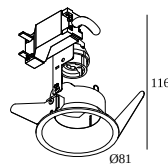

PARTOU hi

25218 0000 FG

AVAILABLE IN

BLACK 25218 0000 B

FLEMISH BRONZE 25218 0000 FBR

FLEMISH GOLD 25218 0000 FG

WHITE 25218 0000 W

[View on website](#)

General info

LOCATION	indoor
INSTALLATION	Ceiling Recessed
CUTOUT SHAPE/SIZE (MM)	round - 76
RECESSED DEPTH (MM)	110
THICKNESS OF MOUNTING SURFACE (MM)	min.5
INGRESS PROTECTION	IP20
WEIGHT (KG)	0.1
ADJUSTABILITY	non adjustable

Electrical info

	1 x QPAR51 max.20W
CLASS	II
DIM TYPE	mains (phase cut-off)

Lightsource info

LIGHTSOURCE NAME	GU10
MIN. DISTANCE TO LIGHTSOURCE (M)	0,5

Remarks

lamp not included

For detailed installation instructions, please consult the manual : [25218_0000_HAND.pdf](#)

CEILING COMPATIBILITY

Ceiling Type

Mounting Kit

System ceiling

-

Plasterboard

-