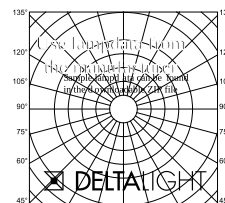

[View on website](#)

General info

LOCATION	indoor
INSTALLATION	Ceiling Recessed
CUTOUT SHAPE/SIZE (MM)	round - 76
RECESSED DEPTH (MM)	110
THICKNESS OF MOUNTING SURFACE (MM)	min.5
INGRESS PROTECTION	IP20
WEIGHT (KG)	0.1
ADJUSTABILITY	non adjustable

Electrical info

	1 x QPAR51 max.20W
CLASS	II
DIM TYPE	mains (phase cut-off)

Lightsource info

LIGHTSOURCE NAME	GU10
MIN. DISTANCE TO LIGHTSOURCE (M)	0,5

Remarks

lamp not included

For detailed installation instructions, please consult the manual : [25218_0000_HAND.pdf](#)

CEILING COMPATIBILITY

Ceiling Type

Mounting Kit

System ceiling

-

Plasterboard

-